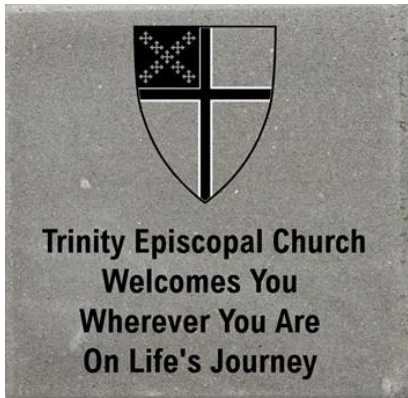

# Engraved Bricks

Please do not write in shaded area if you are getting clip art on your brick.

Brick Size	Price with Text	Price with Text & Logo
4" x 8" Gray	\$20	\$26
8" x 8" Gray	\$28	\$34

4"x 8"

CLIP ART \_\_\_\_\_